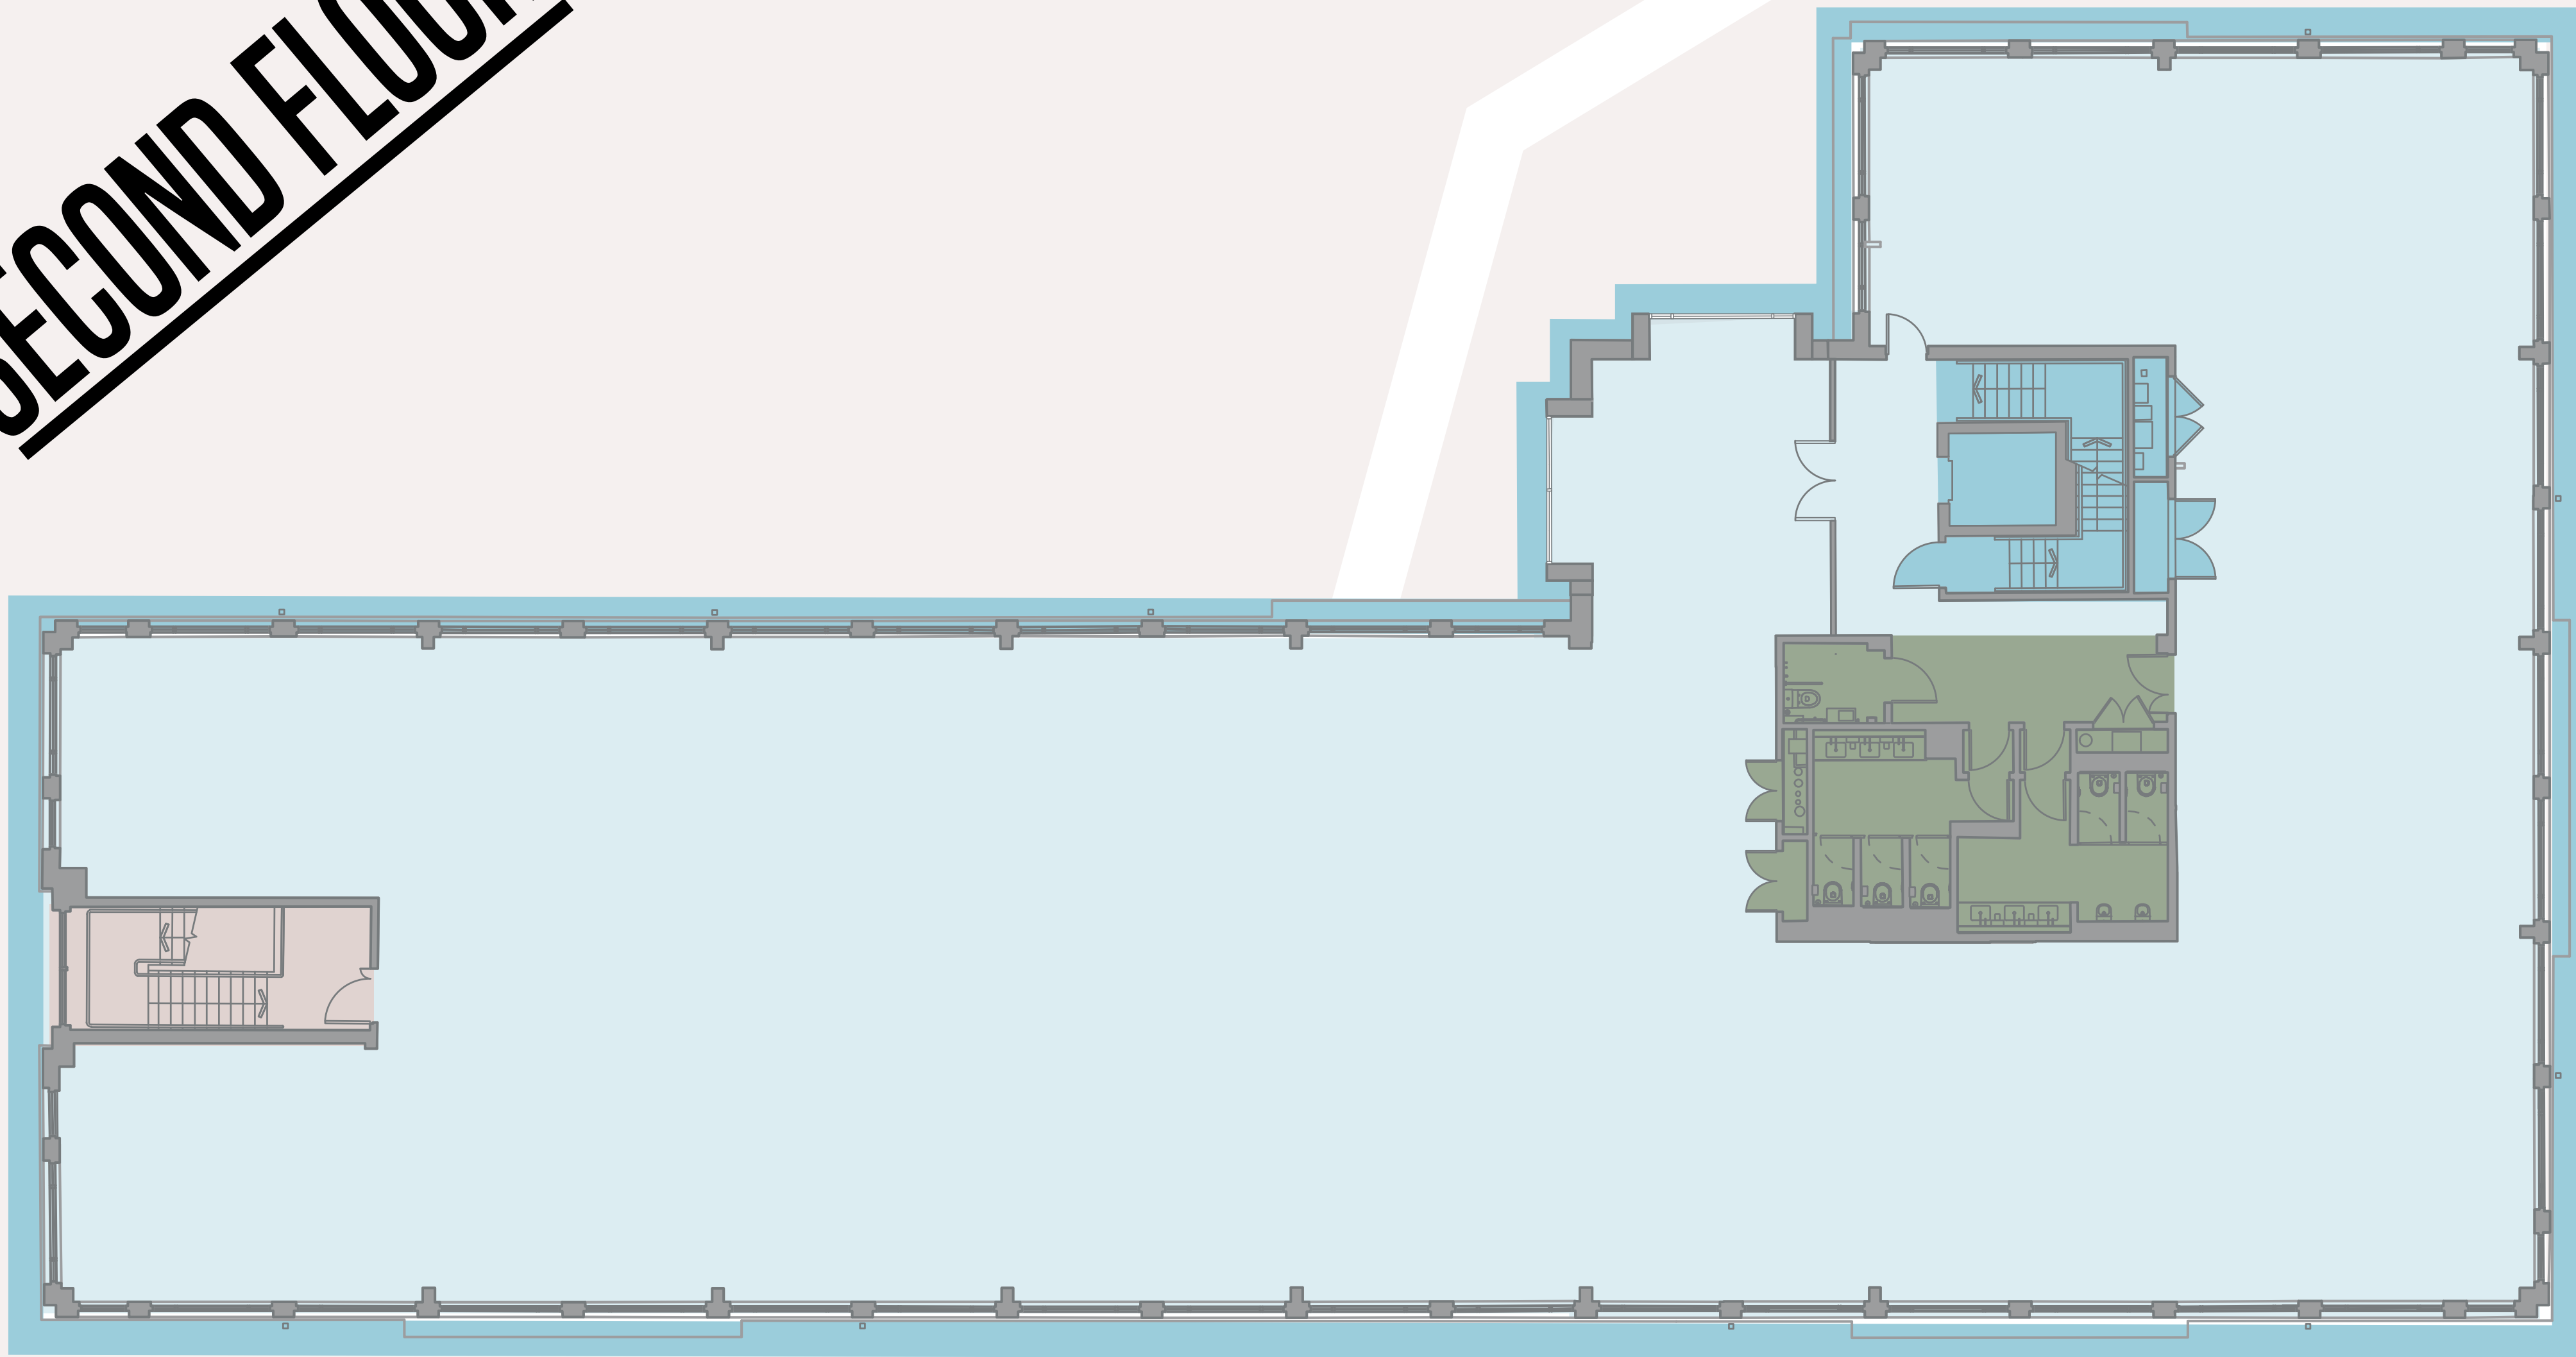

ANYWHERE

STARTS HERE

THE NEW VIENNA HOUSE HAS NOW OFFICIALLY LANDED
8,112 - 25,360 SQ FT (754 - 2,356 SQ M)

VIENNAHOUSE.CO.UK

FLOOR PLANS

VIENNA

HOUSE

GROUND FLOOR

Starley Way

Starley Way

Bickenhill Lane

ENTRANCE

FIRE
EXIT

FIRST FLOOR

Starley Way

Starley Way

Bickenhill Lane

SECOND FLOOR

Starley Way

Starley Way

Bickenhill Lane

**ANYWHERE
STARTS HERE**

VIEWING

For further information or to arrange a viewing contact: