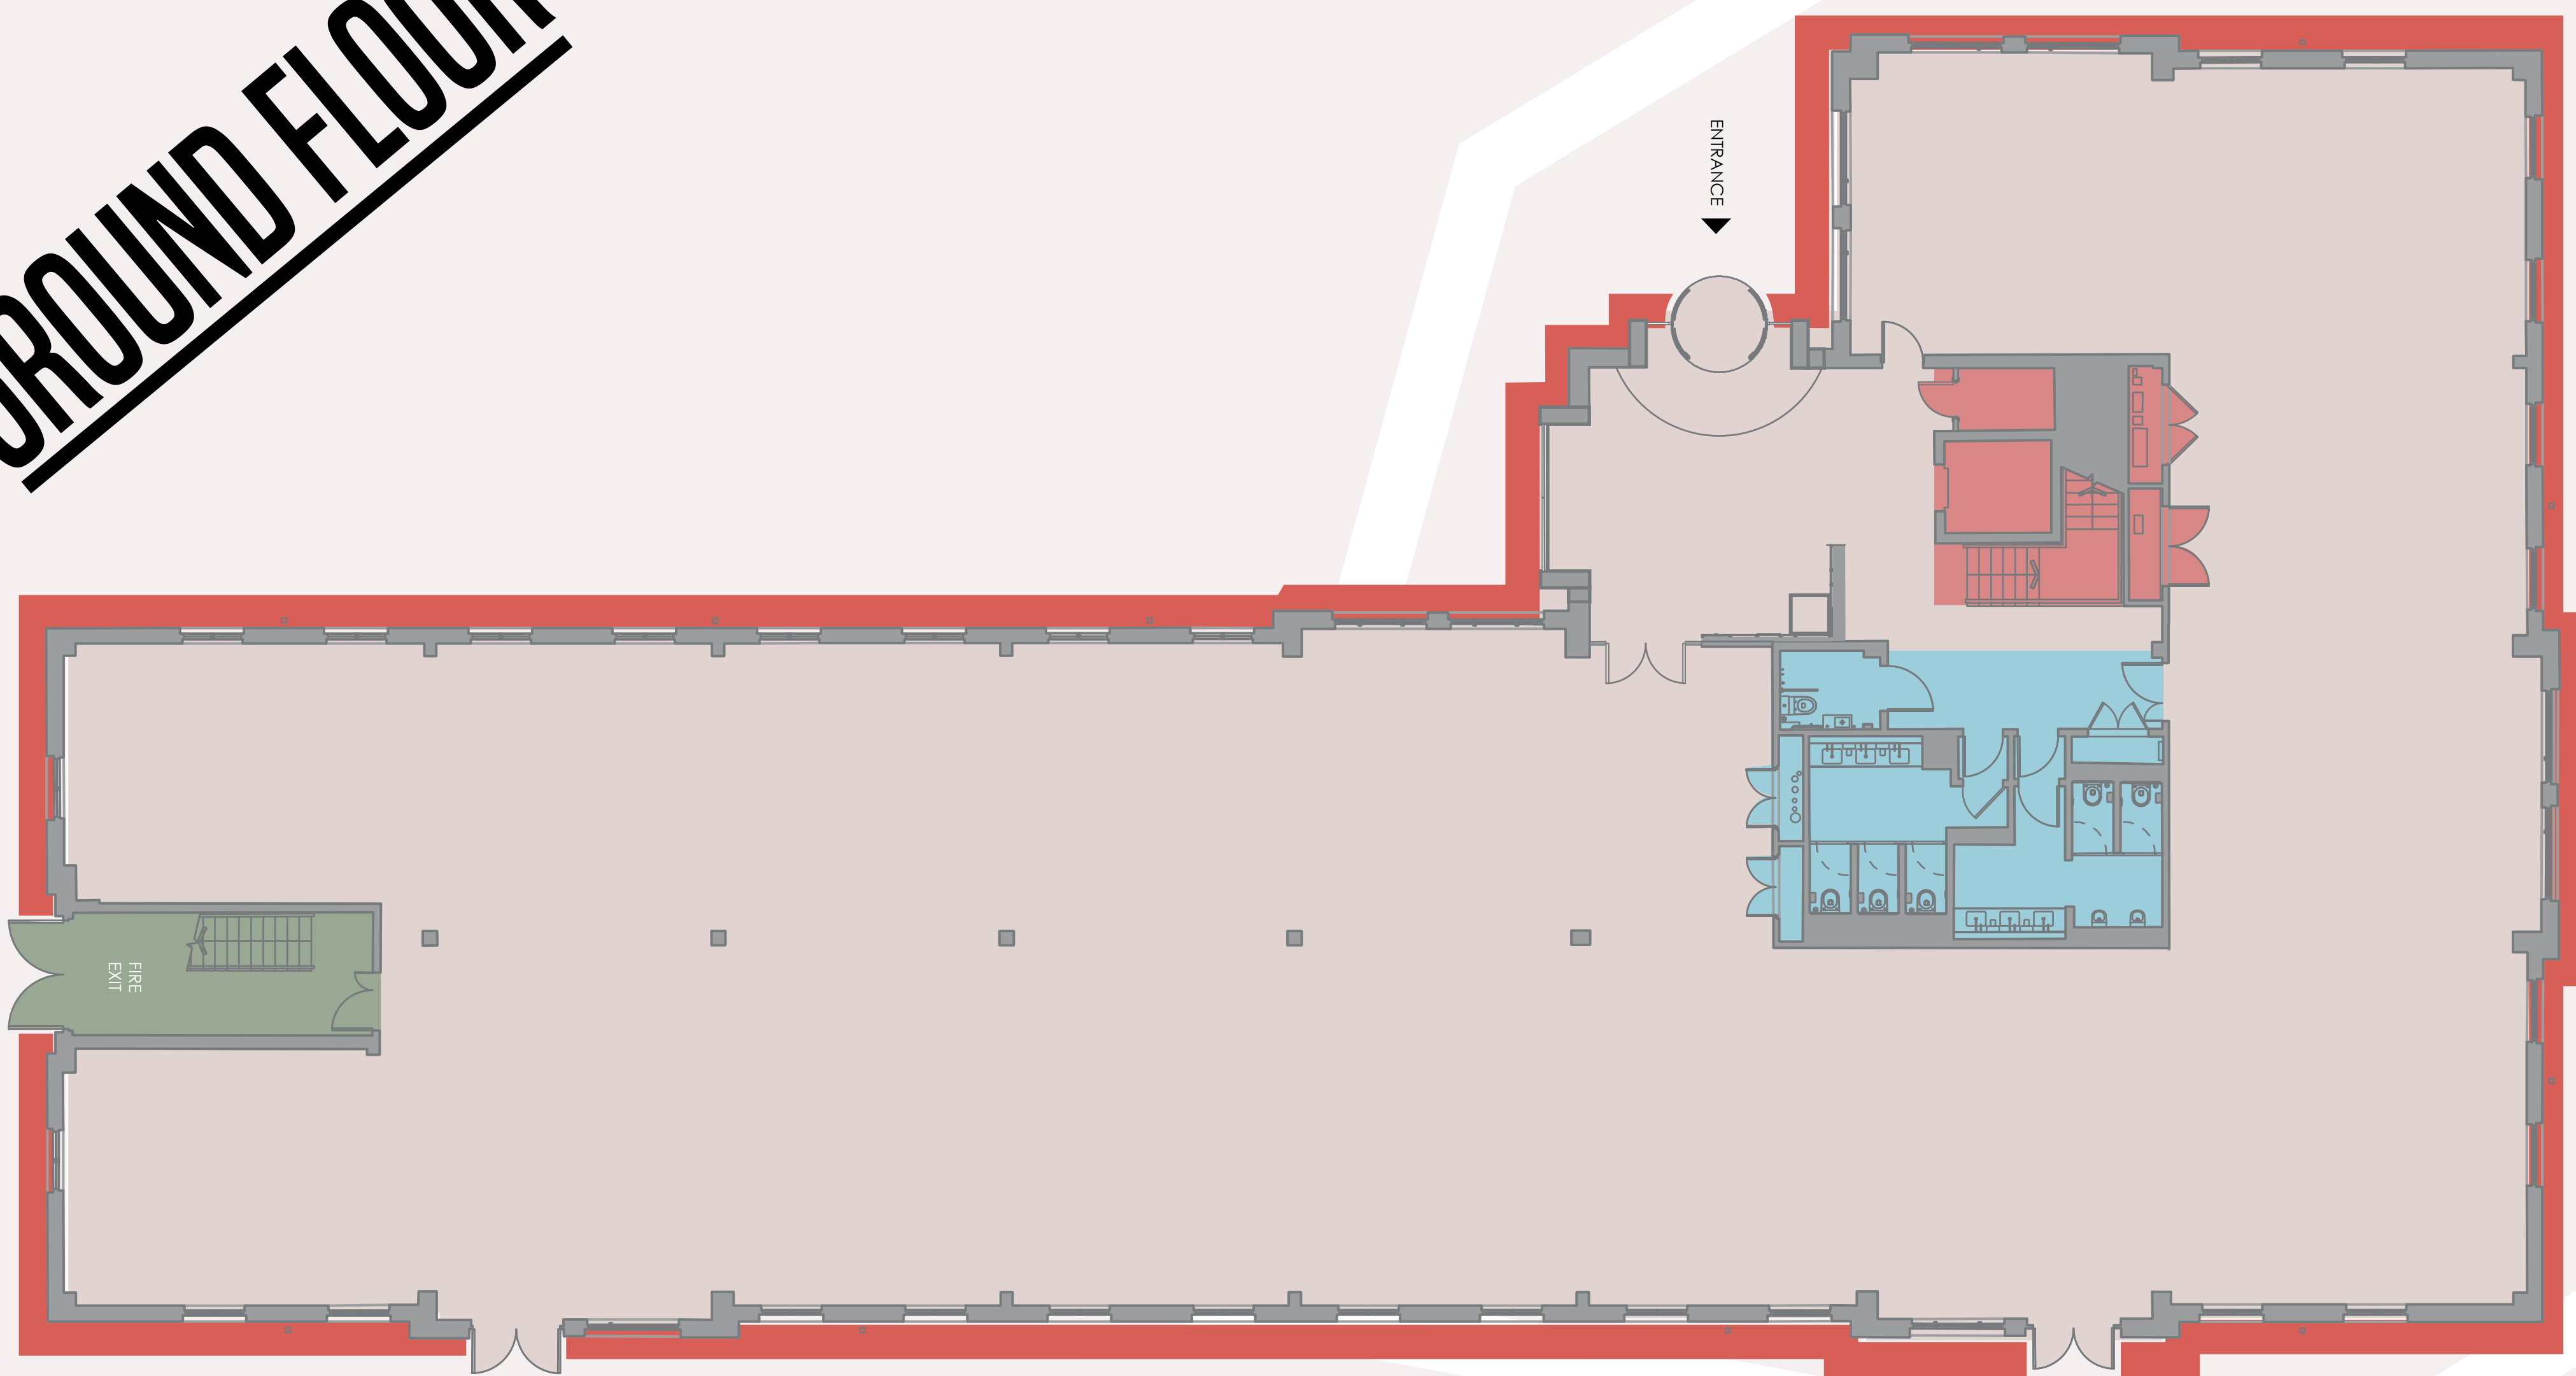

ANYWHERE

STARTS HERE

THE NEW VIENNA HOUSE HAS NOW OFFICIALLY LANDED
8,112 - 25,360 SQ FT (754 - 2,356 SQ M)

VIENNAHOUSE.CO.UK

FLOOR PLANS

VIENNA

HOUSE

GROUND FLOOR

Starley Way

Starley Way

Bickenhill Lane

ENTRANCE

FIRE
EXIT

FIRST FLOOR

Starley Way

Starley Way

Bickenhill Lane

SECOND FLOOR

Starley Way

Starley Way

Bickenhill Lane

**ANYWHERE
STARTS HERE**

VIEWING

For further information or to arrange a viewing contact: